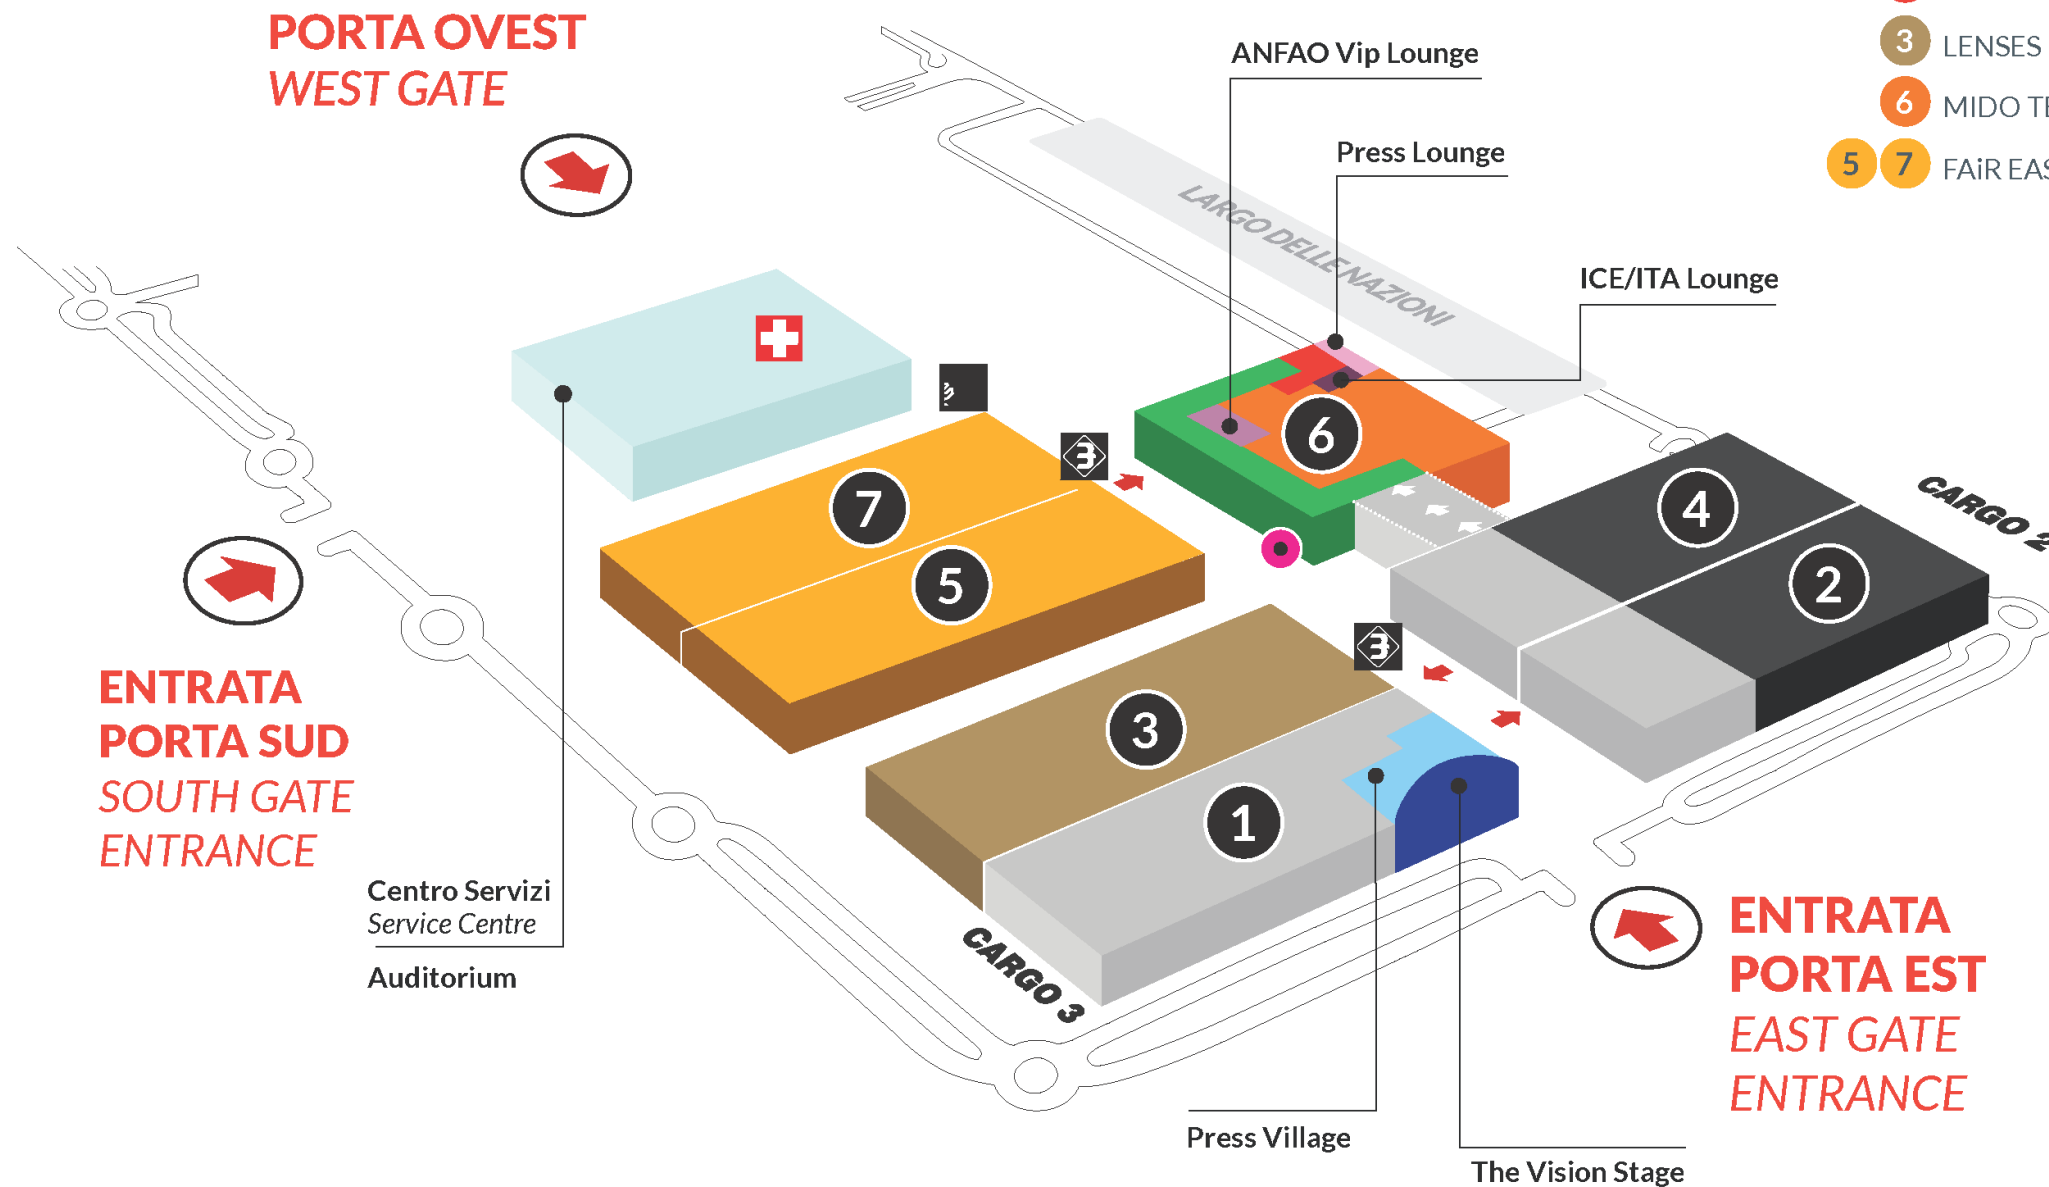

Mappa ufficiale Official map

- PADIGLIONI / Pavilions**
- 1 2 4 FASHION DISTRICT
 - 2 4 DESIGN TECH
 - 2 4 DESIGN
 - 6 ACADEMY
 - 6 START UP
 - 3 LENSES
 - 6 MIDO TECH
 - 5 7 FAIR EAST

- SERVIZI / Services**
- MIDO OFFICES
 - 1 PRESS VILLAGE
 - 1 THE VISION STAGE
 - 6 ANFAO VIP LOUNGE
 - 6 PRESS LOUNGE
 - 6 ICE/ITA LOUNGE

ORARI

/ Opening hours

sabato, domenica 9:00 - 19:00

lunedì 9:00 - 18:00

Saturday, Sunday 9:00 - 19:00

Monday 9:00 - 18:00

**METROPOLITANA
UNDERGROUND**

**STAZIONE TRENI
TRAIN STATION**

Primo soccorso / First aid

Bancomat / ATM

Assistenza Tecnica Espositori
/ Customer Service

A NEW EYEWEAR PERSPECTIVE.
FEBRUARY 8-10, 2025 | Fiera Milano, Rho

A.I.O.C. Onlus - Accademia Italiana
Optometristi C

Padiglione: 1
Stand: AS09
Superficie: Mq 7.5